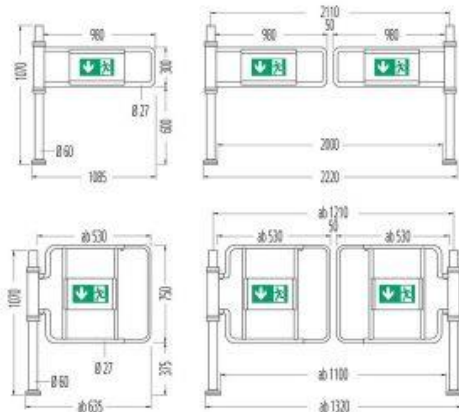

## Design

Sturdy construction from steel tube. Swivel arms in standard or high design; high design is extendable to fit variable access widths. Finish: high-gloss chrome-plated. Plastic info signs, including set of stickers. Panic function on both sides.

## Function

The swivel arms open to 90° when a certain pressure is applied in the direction of escape in an emergency. The escape route is cleared. After the swivel arm has been pressed back into the initial position, the system is ready for operation once again.